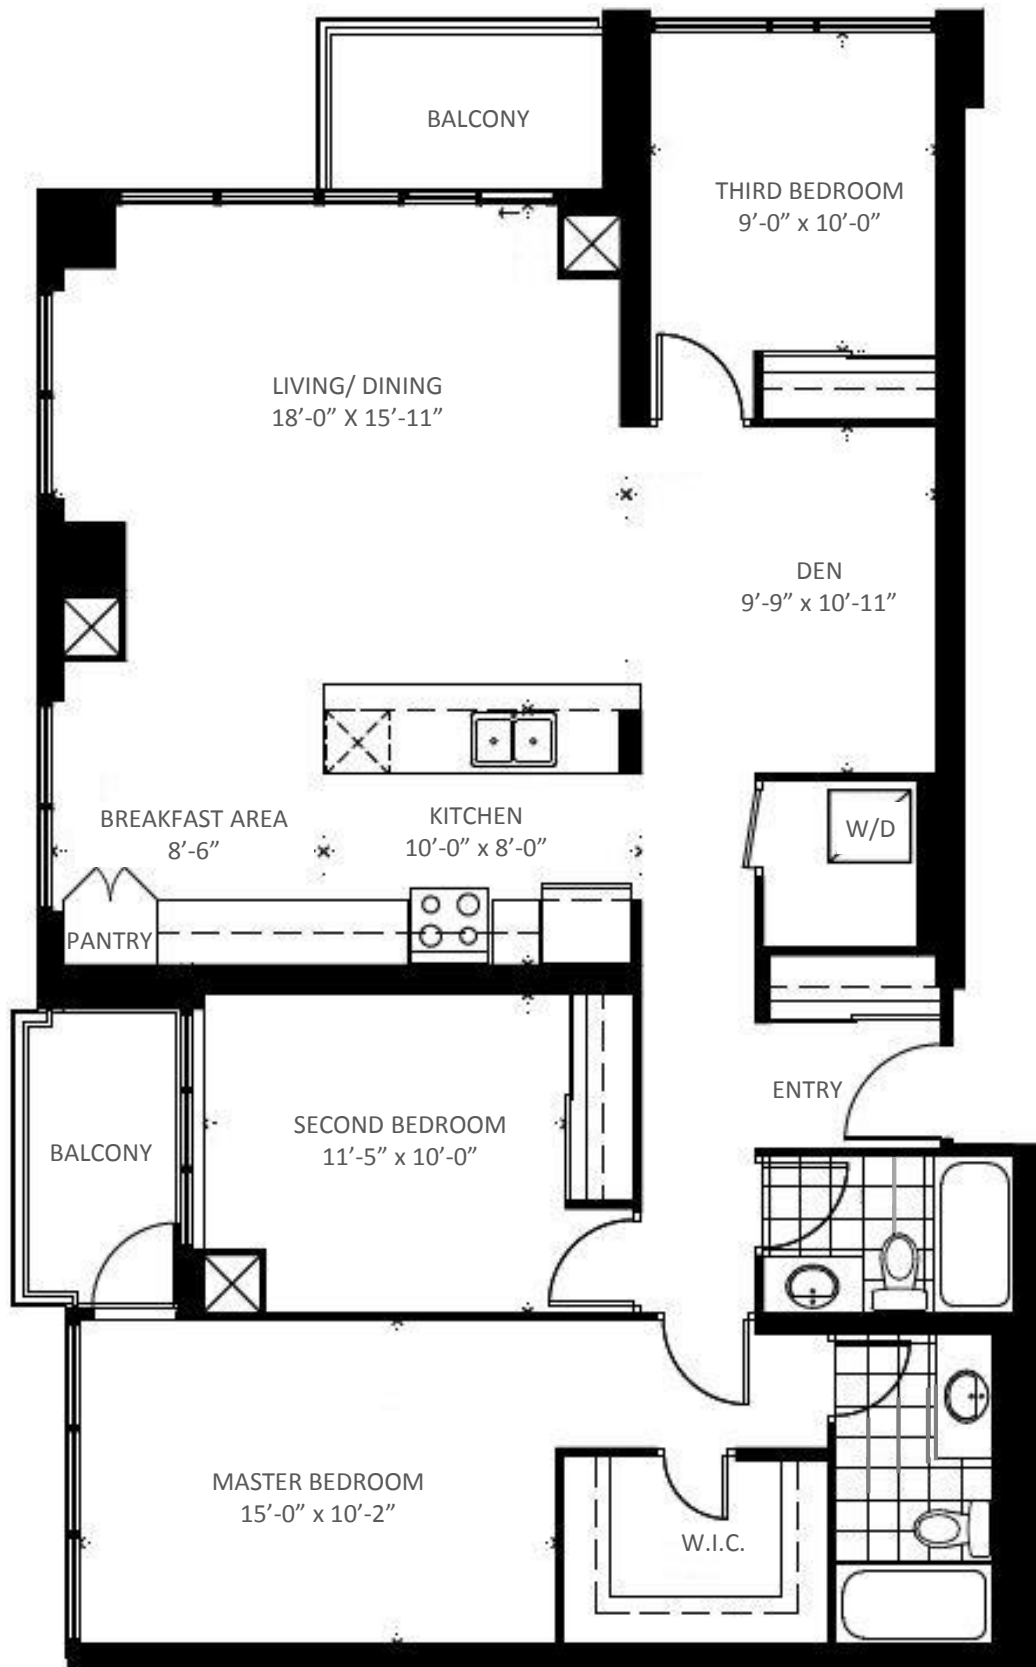

Crystal

TOWER 2
55 EGLINTON AVE. WEST

PENTHOUSE 01

3 BEDROOMS + DEN

Suite Area: 1,380 Sq.Ft.
Balcony Area: 92 Sq.ft.

Total Area: 1,472 Sq. Ft.

Floors 22 - 24

EGLINTON AVE. WEST